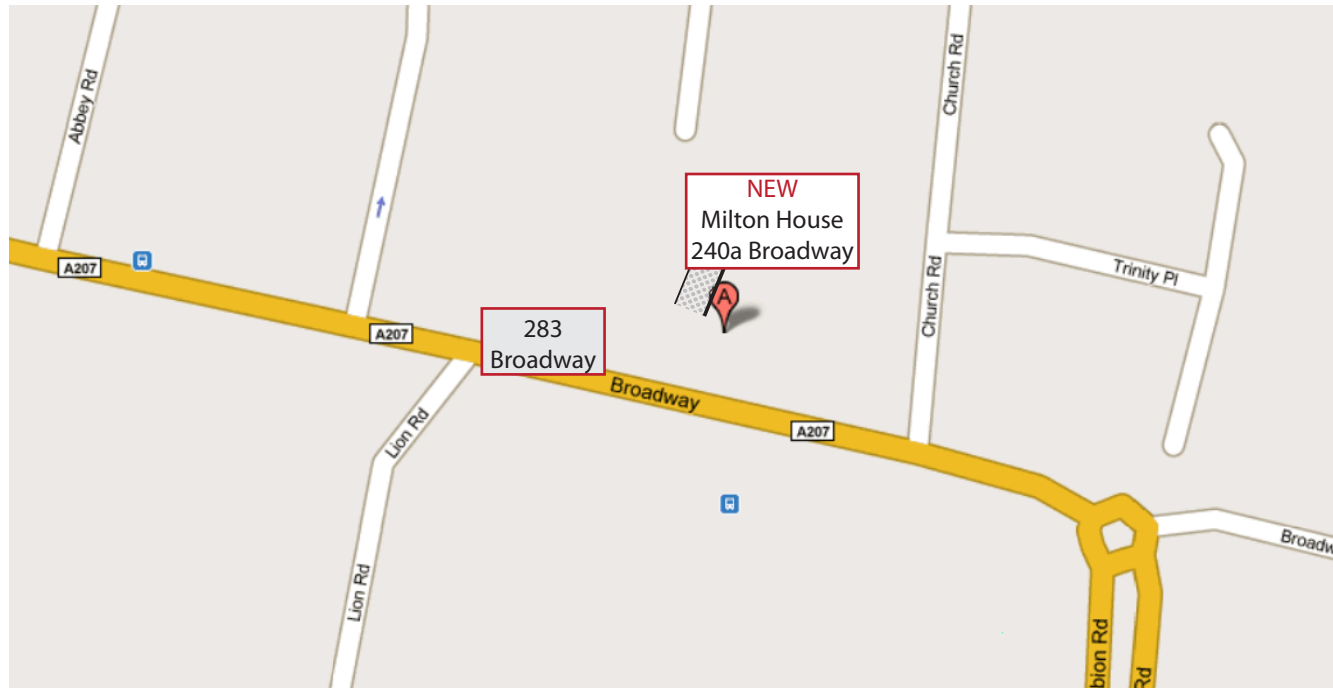

**Mind in Bexley's new premises is located at  
Milton House, 240a Broadway, Bexleyheath  
Kent, DA6 5AS**

**Through the archway next to the Bridal shop and Milton House is just down on the right**

89, 96, 422, 486, B11,  
B12, B14, B15 & B16

Bexleyheath Train  
Station

Mind in Bexley have relocated to a modern new premises a short distance from their original location at 283 Broadway.

020 8303 5816

[www.mindinbexley.org.uk](http://www.mindinbexley.org.uk)